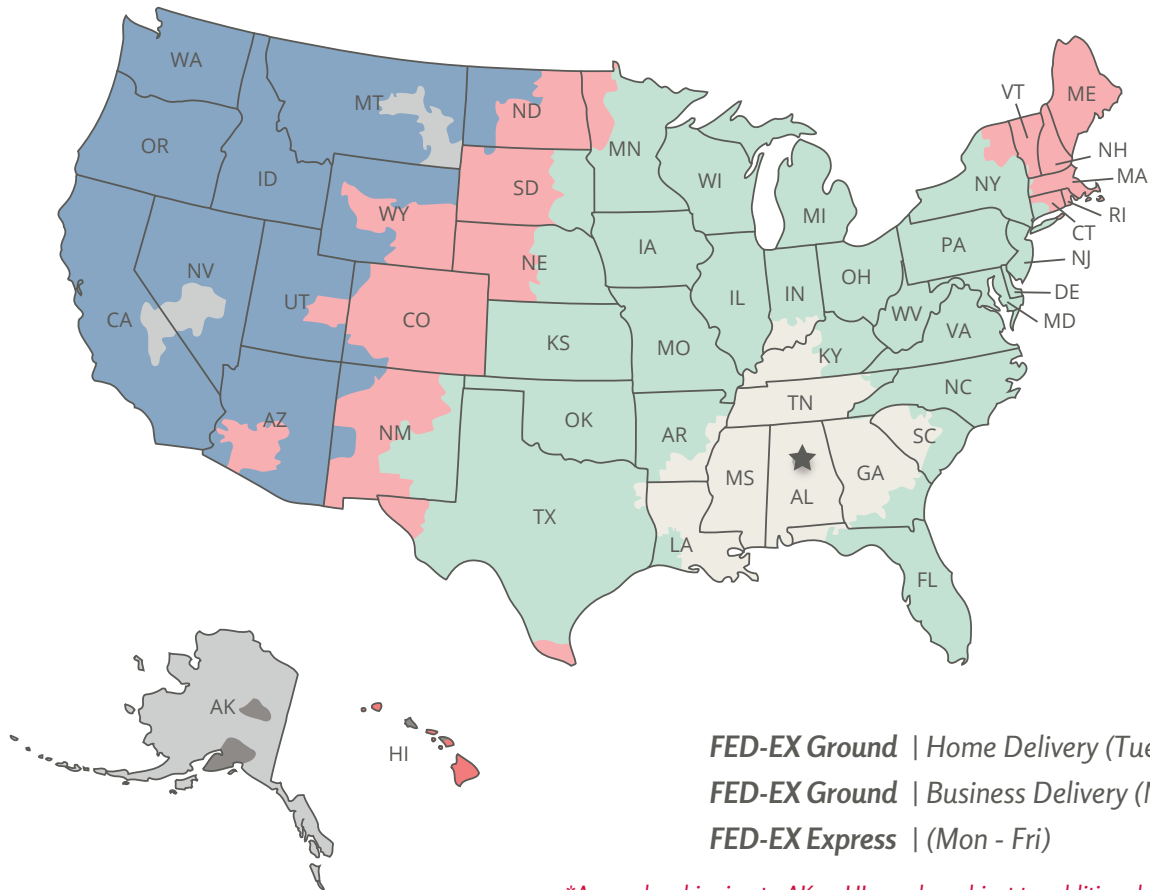

Shipping Map & Price Guide

TRANSIT DAYS: Standard Fed-Ex Ground Shipping

1 Day
 2 Day
 3 Day
 4 Day
 5 Day
 6 Day
 7 Day

FED-EX Ground | Home Delivery (Tues - Sat)
FED-EX Ground | Business Delivery (Mon - Fri)
FED-EX Express | (Mon - Fri)

**Any order shipping to AK or HI may be subject to additional freight charges.*

Fed-Ex does not guarantee Ground delivery transit times. Please use your discretion when shipping packages Ground for guaranteed delivery dates.

ORDER TOTAL	GROUND	3-DAY	2-DAY	NDA PM	NDA AM
0 - 25	8.95	13.95	16.95	33.95	43.95
25.01 - 50	9.95	15.95	18.95	37.95	47.95
50.01 - 100	10.95	17.95	24.95	43.95	53.95
100.01 - 150	12.95	19.95	27.95	46.95	56.95
150.01 - 200	14.95	21.95	31.95	49.95	59.95
200.01 - 250	16.95	24.95	36.95	55.95	65.95
250.01 - 350	18.95	24.95	36.95	75.95	86.95
350.01 - 550	19.95	31.95	42.95	92.95	99.95