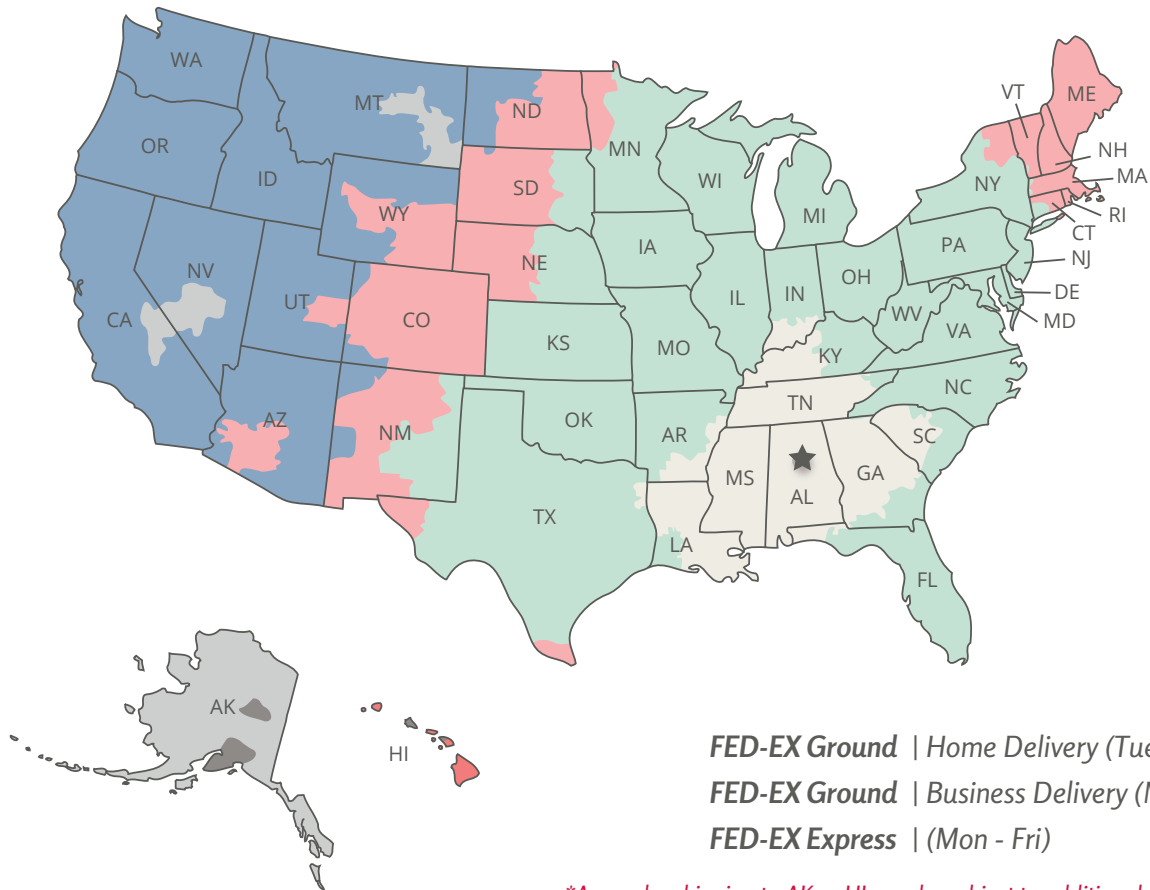

Shipping Map & Price Guide

TRANSIT DAYS Standard Fed-Ex Ground Shipping

1 Day
 2 Day
 3 Day
 4 Day
 5 Day
 6 Day
 7 Day

FED-EX Ground | Home Delivery (Tues - Sat)
FED-EX Ground | Business Delivery (Mon - Fri)
FED-EX Express | (Mon - Fri)

**Any order shipping to AK or HI may be subject to additional freight charges.*

Fed-Ex does not guarantee Ground delivery transit times. Please use your discretion when shipping packages Ground for guaranteed delivery dates.

ORDER TOTAL	GROUND	3-DAY	2-DAY	NDA PM	NDA AM
0 - 25	8.95	13.95	16.95	33.95	43.95
25.01 - 50	9.95	15.95	18.95	37.95	47.95
50.01 - 100	10.95	17.95	24.95	43.95	53.95
100.01 - 150	12.95	19.95	27.95	46.95	56.95
150.01 - 200	14.95	21.95	31.95	49.95	59.95
200.01 - 250	16.95	24.95	36.95	55.95	65.95
250.01 - 350	18.95	24.95	36.95	75.95	86.95
350.01 - 550	19.95	31.95	42.95	92.95	99.95