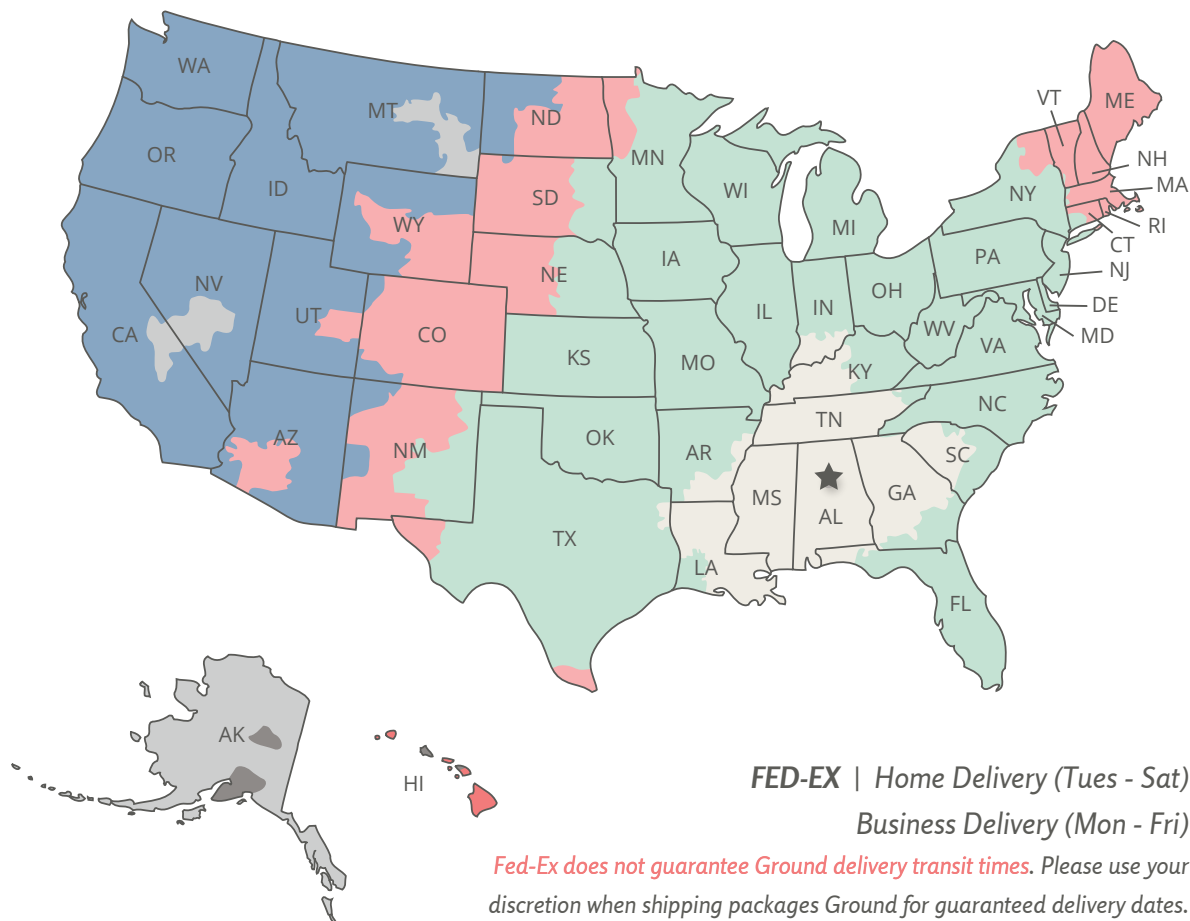

Fulfillment Holiday Schedule 2021

Standard Digital Printing

RUSH SERVICE

November 1 | Rush Service for printing 1-2 items is $40 • 3-5 items is $80

November 15 | Rush production becomes 2-3 business days

PRE CHRISTMAS DELIVERY ESTIMATION

Delivered on or before December 24 • Order by date

Cut off for FedEx Ground service - See Map

December 15 • 2 Day Express Shipping Cut Off

December 16 • Express Overnight Shipping Cut Off

Estimate delivery with the below transit map

CUSTOMER SERVICE HOURS

Beginning November 29, Customer Service Hours: 8:30 AM - 5 PM Central

CLOSED Nov 25, Dec 24, & Dec 31

MODIFIED HOURS Open until noon | Dec 23 & 30

Transit Days & Pre-Christmas Delivery Order By Dates : Standard Fed-Ex Ground Shipping

FED-EX | Home Delivery (Tues - Sat)

Business Delivery (Mon - Fri)

Fed-Ex does not guarantee Ground delivery transit times. Please use your discretion when shipping packages Ground for guaranteed delivery dates.