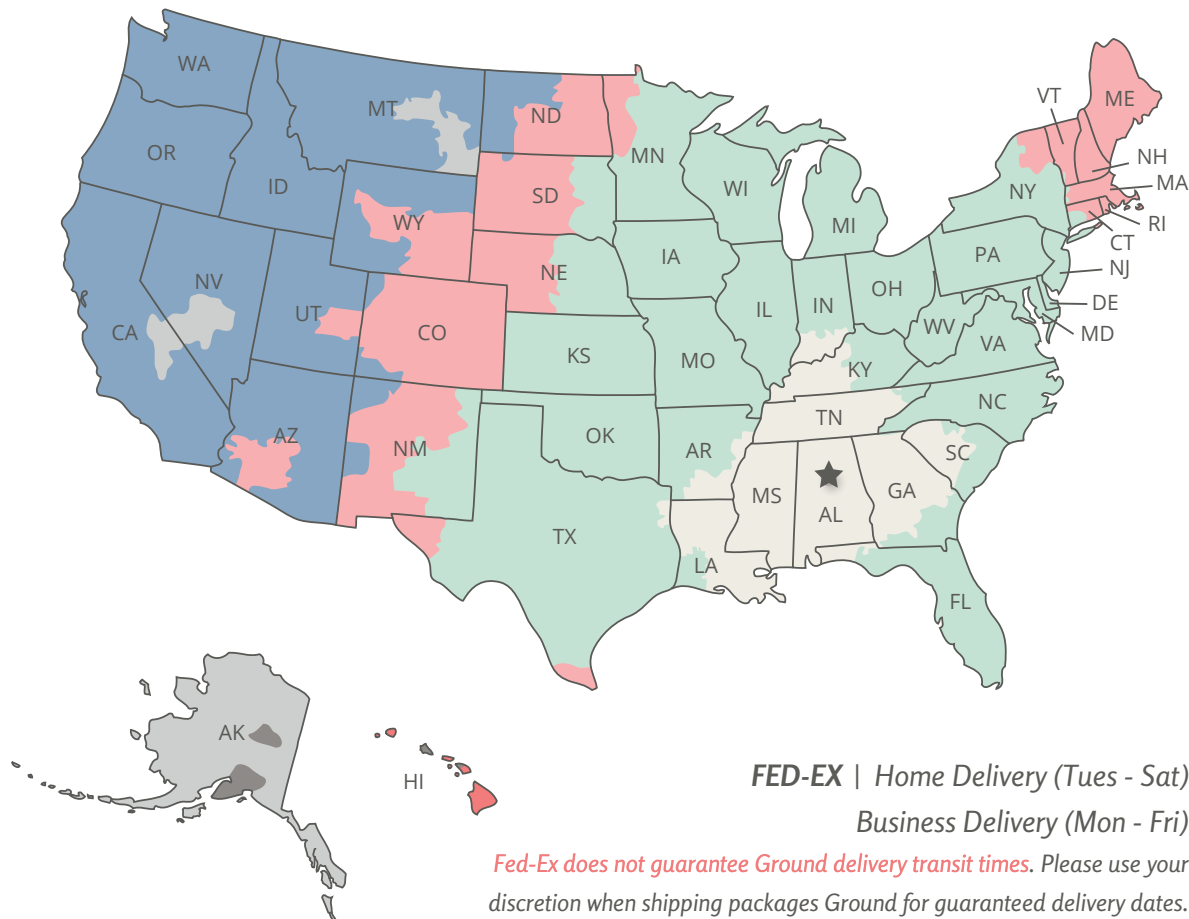

Fulfillment Holiday Schedule 2020

Standard Digital Printing

RUSH SERVICE

November 9 | 12 PM Central | Rush Service for printing 1-2 items is $25 • 3-5 items is $50

November 16 | Rush production becomes 2 business days

PRE CHRISTMAS DELIVERY ESTIMATION

Delivered on or before December 24 • Order by date

Cut off for FedEx Ground service - See Map

December 14 • 3 Day Express Shipping Cut Off

December 15 • 2 Day Express Shipping Cut Off

December 16 • Express Overnight Shipping Cut Off

Estimate delivery with the below transit map

CUSTOMER SERVICE HOURS

Beginning November 23, Customer Service Hours 8:30 AM - 5 PM Central

CLOSED Nov 26, Dec 24, 25 & Jan 1

MODIFIED HOURS Open until noon | Dec 23 & 31

Transit Days & Pre-Christmas Delivery Order By Dates: Standard Fed-Ex Ground Shipping