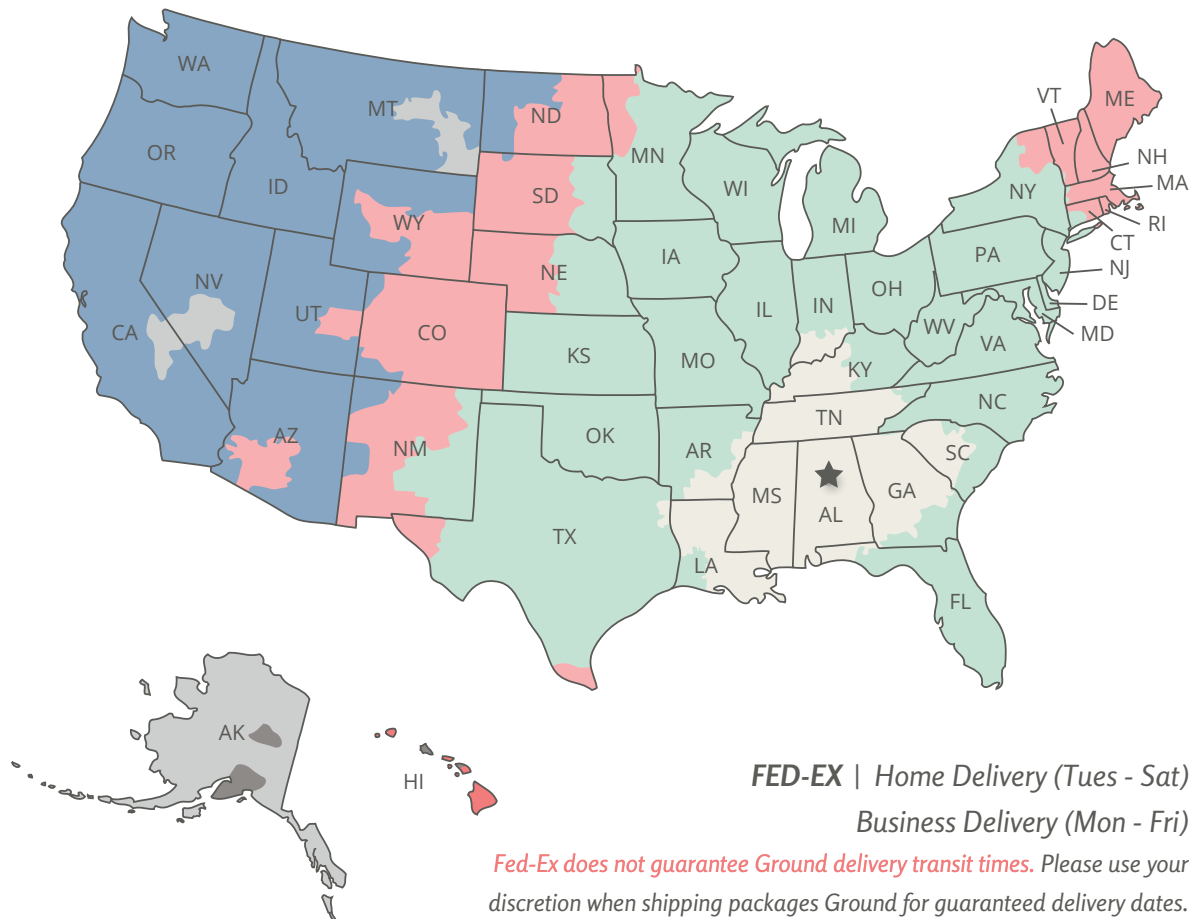

Estimate delivery & find cut off dates for FedEx Ground service- see below map.

CUSTOMER SERVICE HOURS

Beginning November 23, Customer Service Hours 8:30 AM - 5 PM Central

CLOSED Nov 26, Dec 24, 25 & Jan 1

MODIFIED HOURS Open until noon | Dec 23 & 31

Transit Days & Pre-Christmas Delivery Order By Dates: Standard Fed-Ex Ground Shipping

	Dec 9	Dec 8	Dec 7	Dec 6	Dec 3	Dec 2	Dec 1
New Die	Dec 9	Dec 8	Dec 7	Dec 6	Dec 3	Dec 2	Dec 1
Existing Die	Dec 14	Dec 13	Dec 10	Dec 9	Dec 8	Dec 7	Dec 6
	1 Day	2 Day	3 Day	4 Day	5 Day	6 Day	7 Day